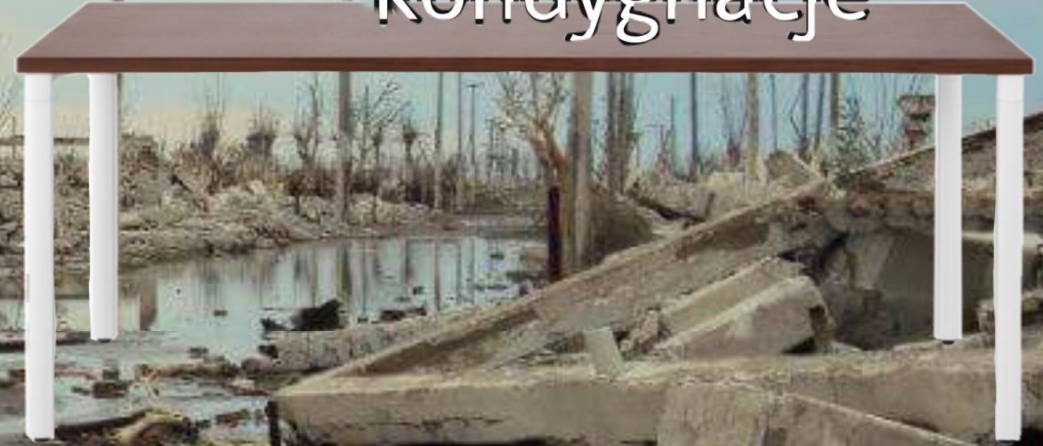

przenieś się na wyższe
kondygnacje

ostrożnie korzystaj z
mostów

POŻAR

A dramatic scene of a fire at night. A fire truck is shown in mid-air, jumping over a large fire. The fire is intense, with bright orange and yellow flames and thick black smoke rising into the dark sky. A wooden building is visible on the right side of the image, partially obscured by the fire and smoke. The overall atmosphere is one of urgency and danger.