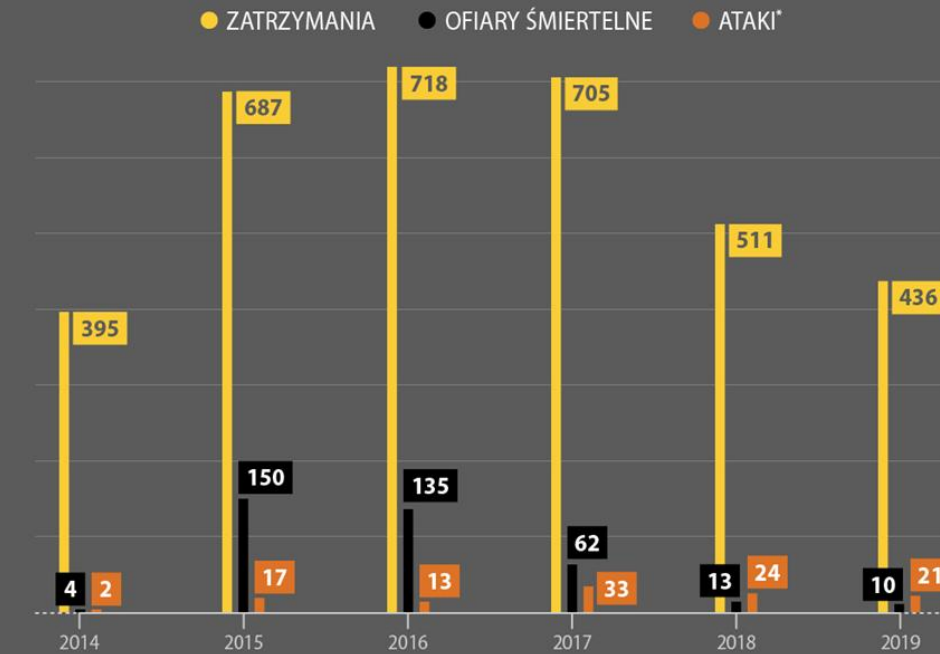

TERRORYZM O PODŁOŻU RELIGIJNYM/DŹIHADYSTYCZNYM W UE

* obejmuje ataki przeprowadzone, udaremnione i zakończone niepowodzeniem

Źródło: Europol

- Na zdjęciu widzimy wykres z zatrzymaniami, ofiarami śmiertelnymi czy atakami o podłożu religijnym w UE